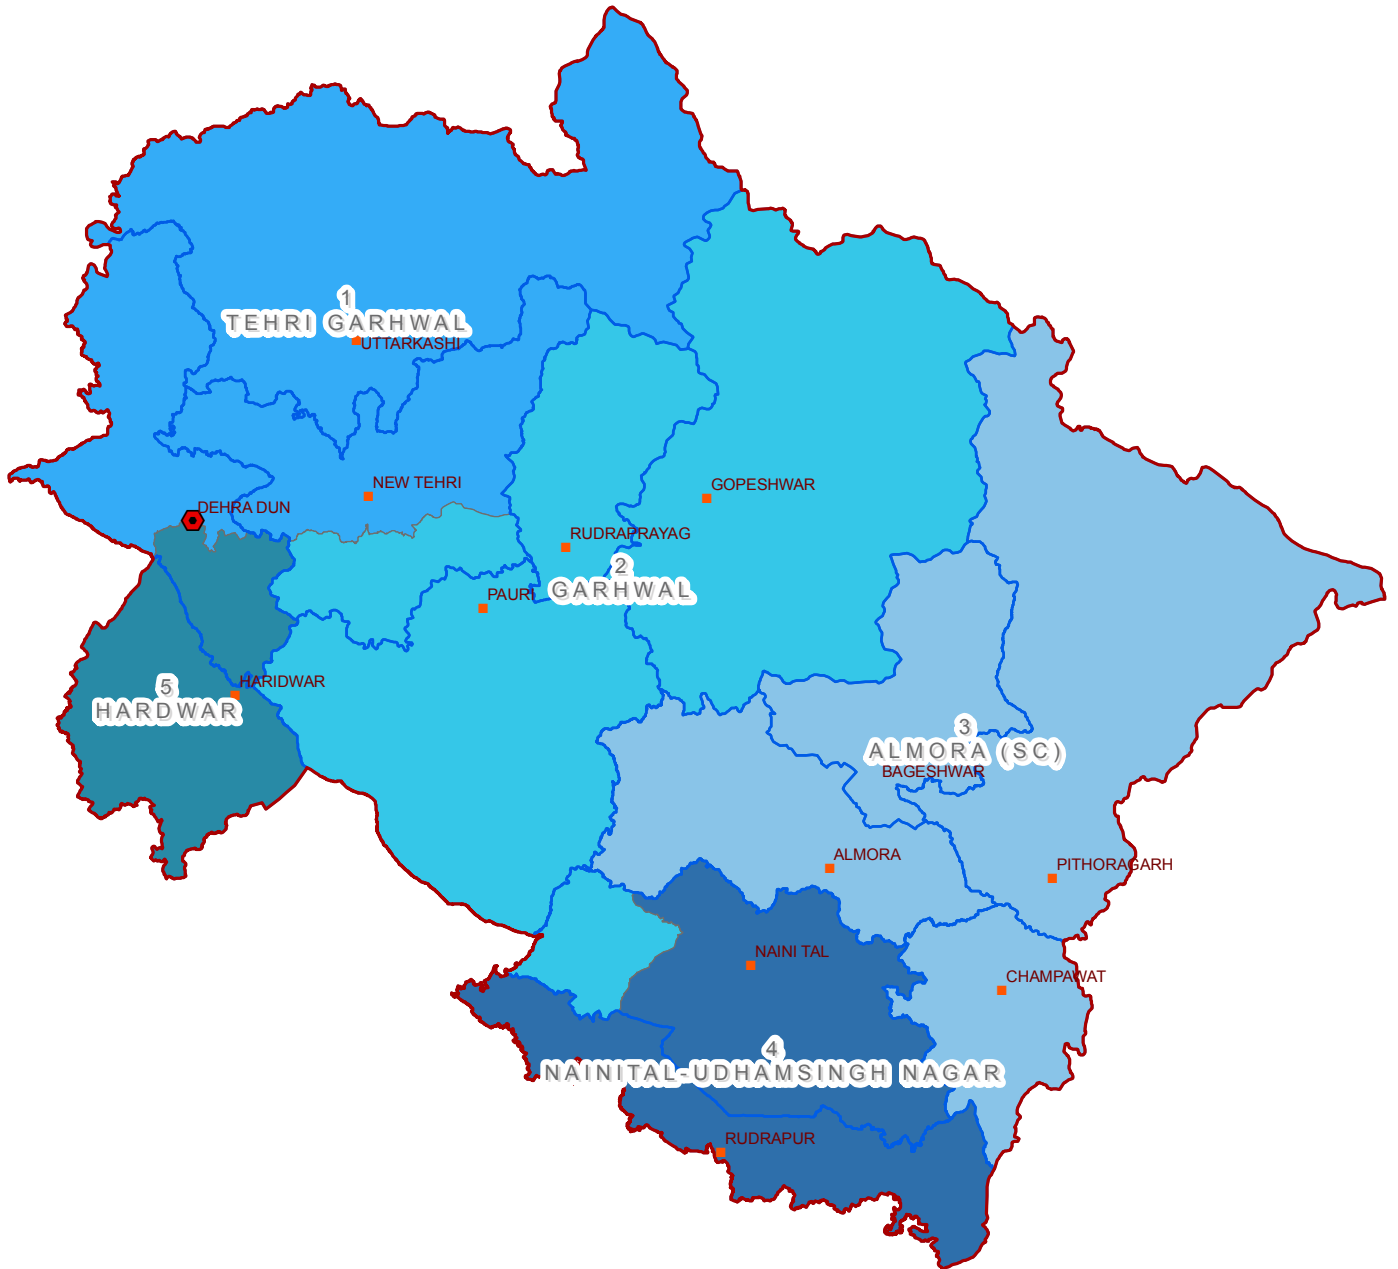

Parliamentary Constituencies Uttarkhand

Legend

- State Head Quarter
- District Head Quarters
- State Boundary
- District Boundary